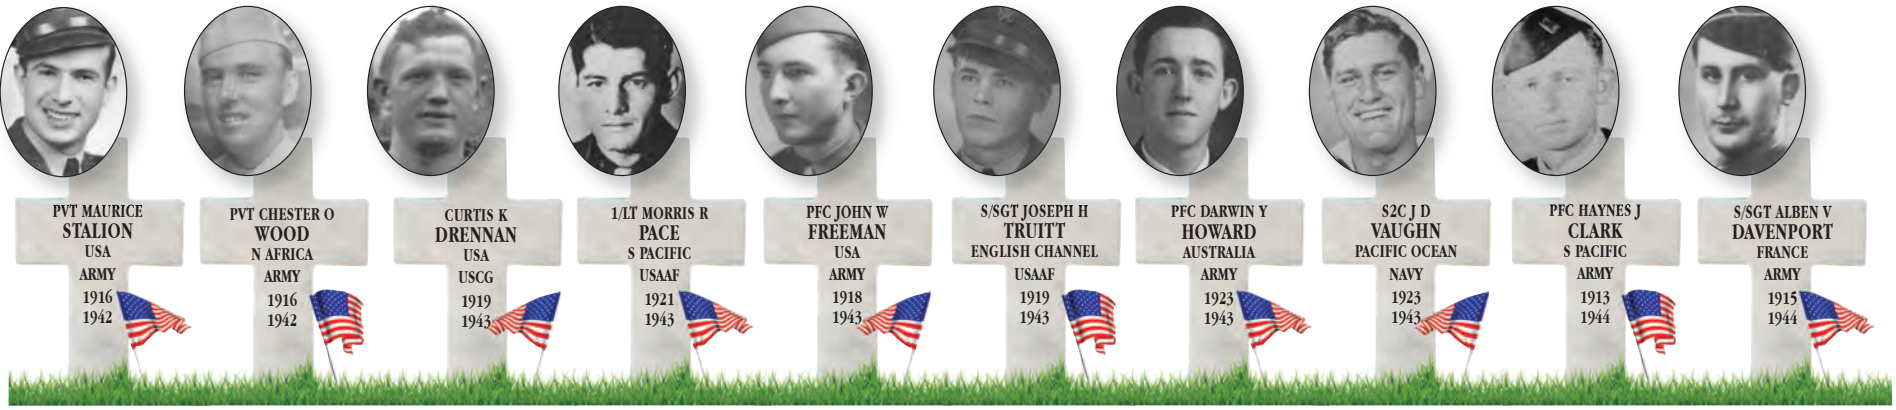

Saluting Crittenden County's Fallen Soldiers

From World War I through the Cold War

HONORING THEIR
Service & Sacrifice

A CUT ABOVE
MEAT MARKET

655 S. Main Street,
Marion, Ky.
(270) 967-9144

Hours: Mon.-Fri. 9 a.m.-6 p.m.,
Sat., 8 a.m.-4 p.m.