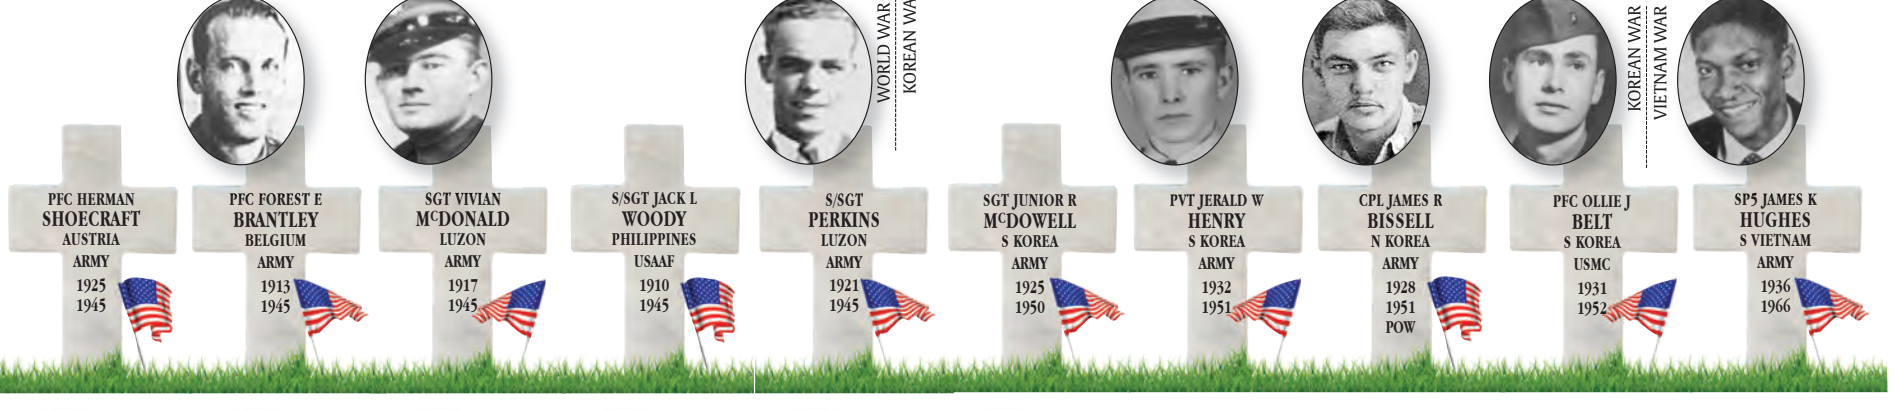

Saluting Crittenden County's Fallen Soldiers

From World War I through the Cold War

HONORING THEIR
Service & Sacrifice

A CUT ABOVE
MEAT MARKET

655 S. Main Street,
Marion, Ky.
(270) 967-9144

Hours: Mon.-Fri. 9 a.m.-6 p.m.,
Sat., 8 a.m.-4 p.m.