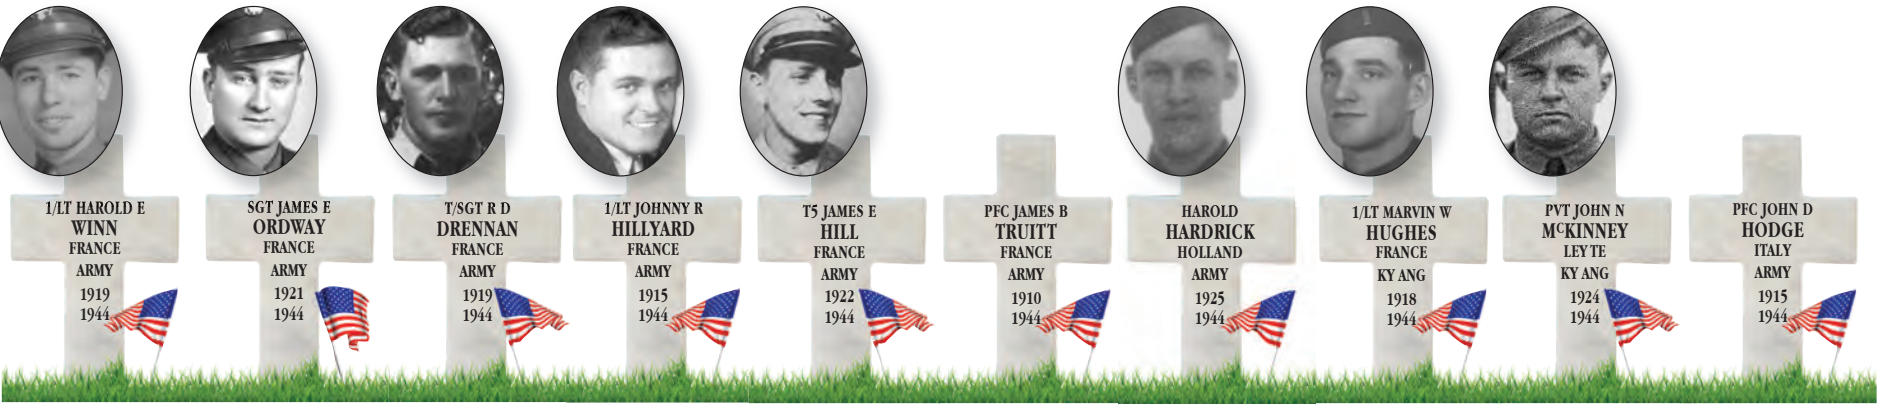

Saluting Crittenden County's Fallen Soldiers

From World War I through the Cold War

HONORING THEIR
Service & Sacrifice

A CUT ABOVE
MEAT MARKET

655 S. Main Street,
Marion, Ky.
(270) 967-9144

Hours: Mon.-Fri. 9 a.m.-6 p.m.,
Sat., 8 a.m.-4 p.m.