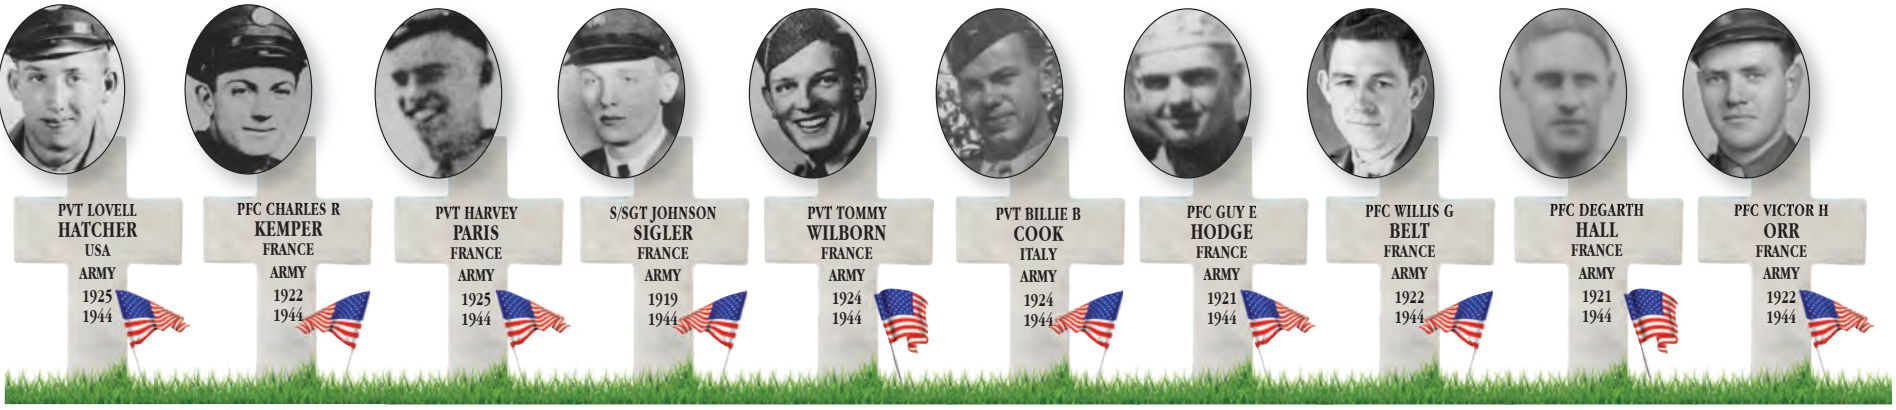

Saluting Crittenden County's Fallen Soldiers

From World War I through the Cold War

HONORING THEIR
Service & Sacrifice

A CUT ABOVE
MEAT MARKET

655 S. Main Street,
Marion, Ky.
(270) 967-9144

Hours: Mon.-Fri. 9 a.m.-6 p.m.,
Sat., 8 a.m.-4 p.m.