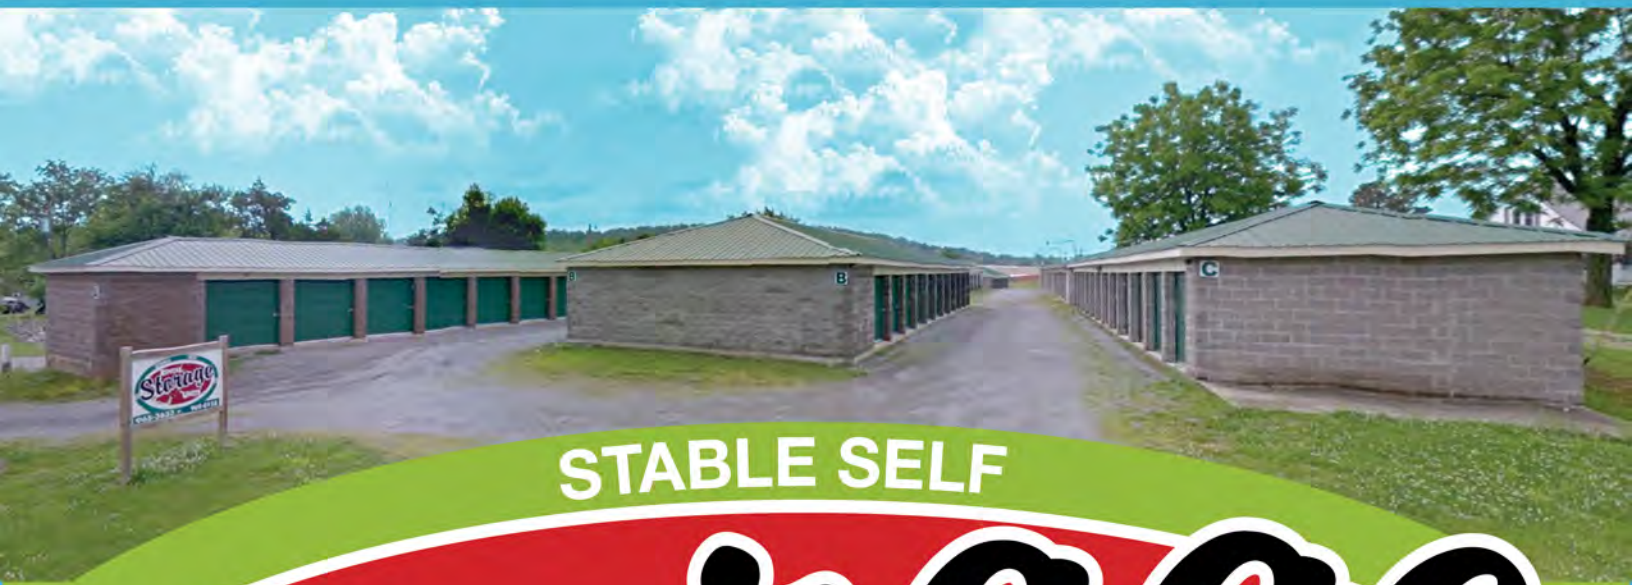

NOW AVAILABLE

New Storage Units For Rent

STABLE SELF

Storage

Rental Units

Corner of Chapel Hill Rd. & Brookcliff St., Marion, KY

Richard Cruce

(270) 969-0158

(270) 965-3633

Various Sizes Available